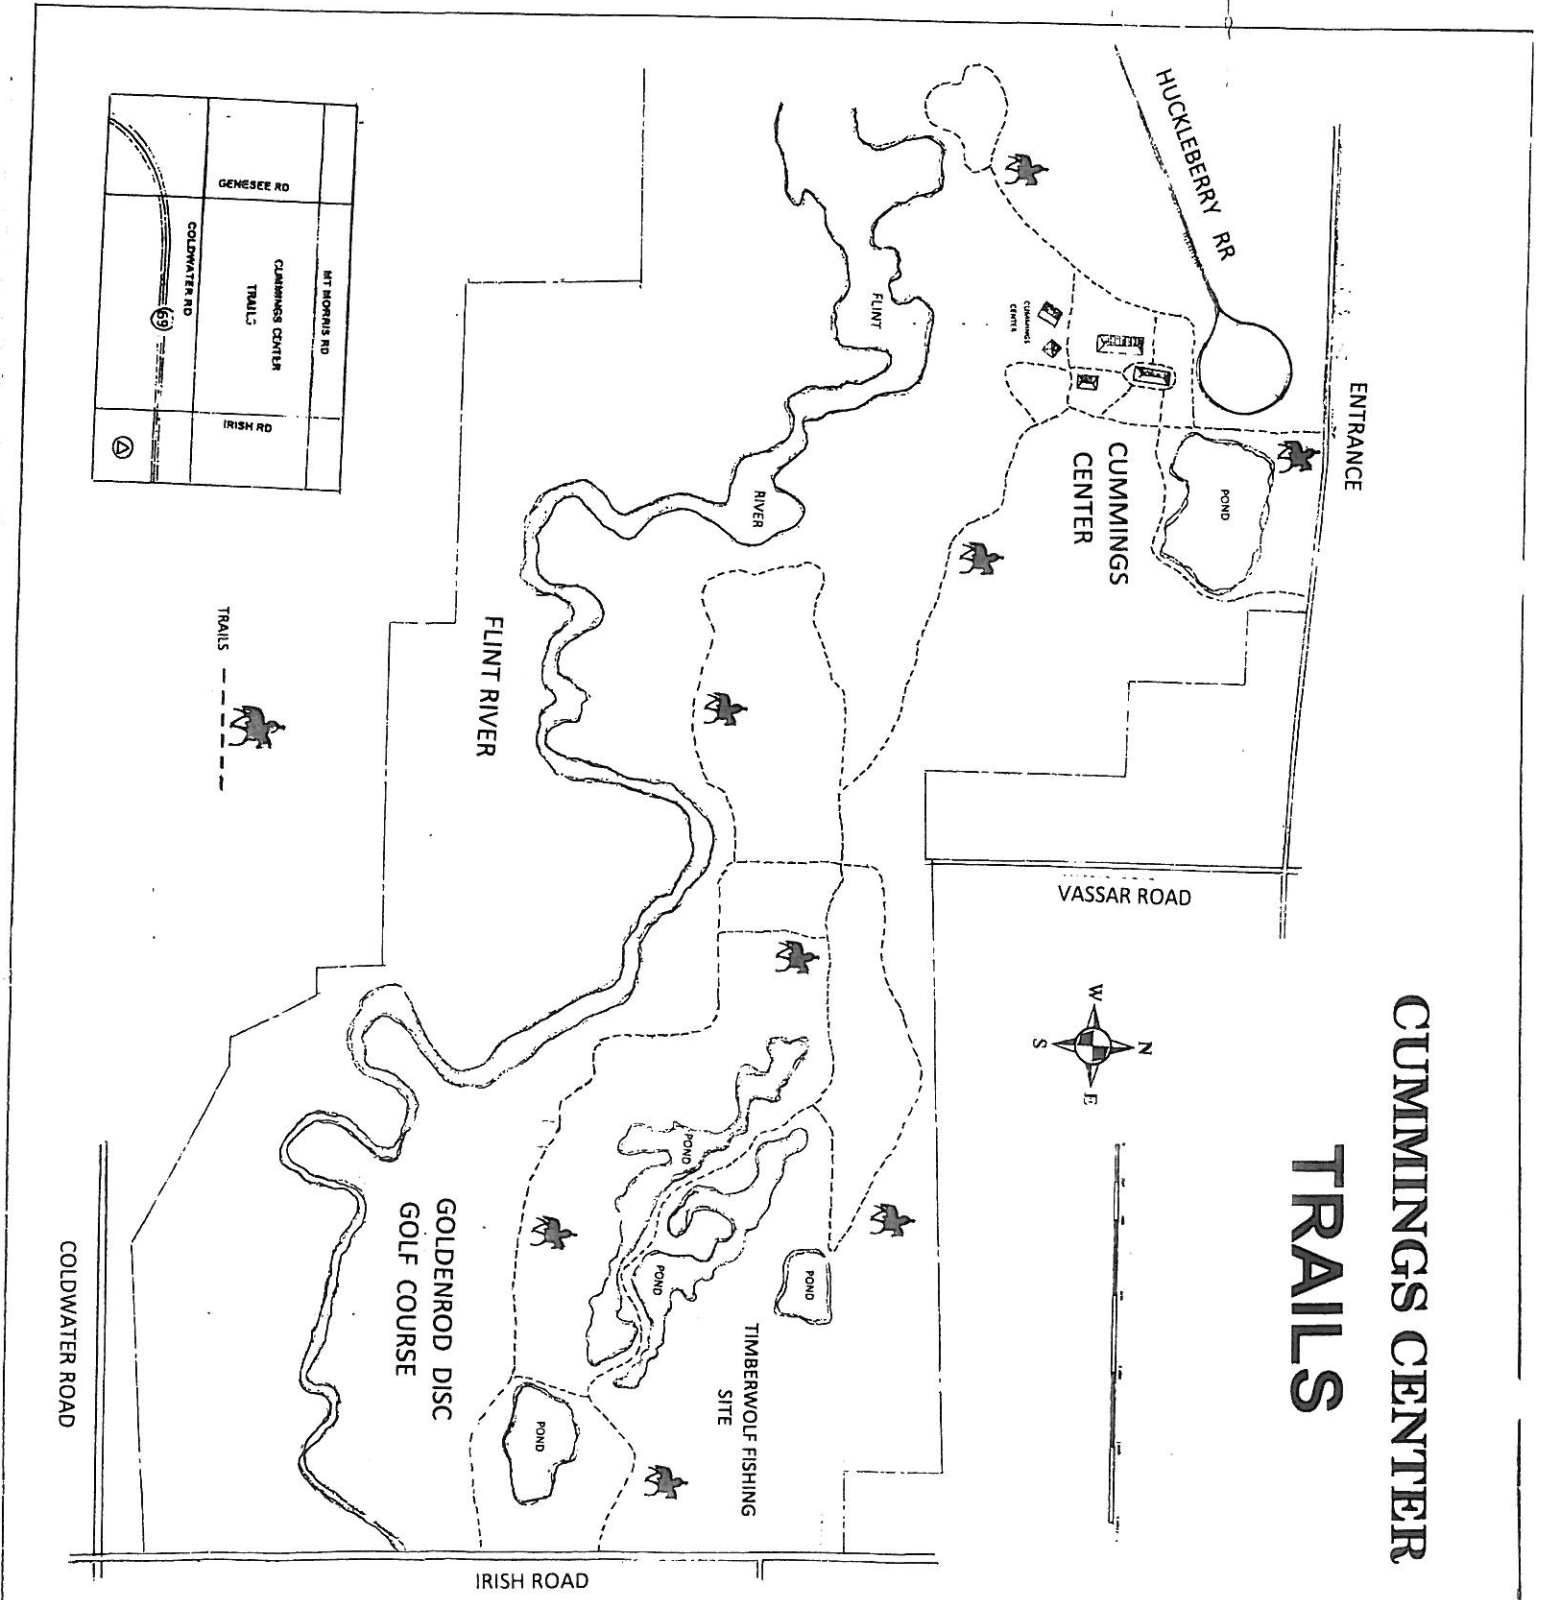

# CUMMINGS CENTER TRAILS

E. A. CUMMINGS CENTER  
 6130 E. MT. MORRIS ROAD  
 2 MILES EAST OF GENESEE ROAD

**Genesee County Parks**  
 Administrative Office  
 5045 Stanley Road, Flint, MI 48506  
 geneseecountyparks.org  
 800.648.PARK

**GENESEE COUNTY PARKS**  
 Get away. Right away.

GENESEE RD	MT MORRIS RD
CUMMINGS CENTER TRAILS	
GOLDWATER RD	IRISH RD